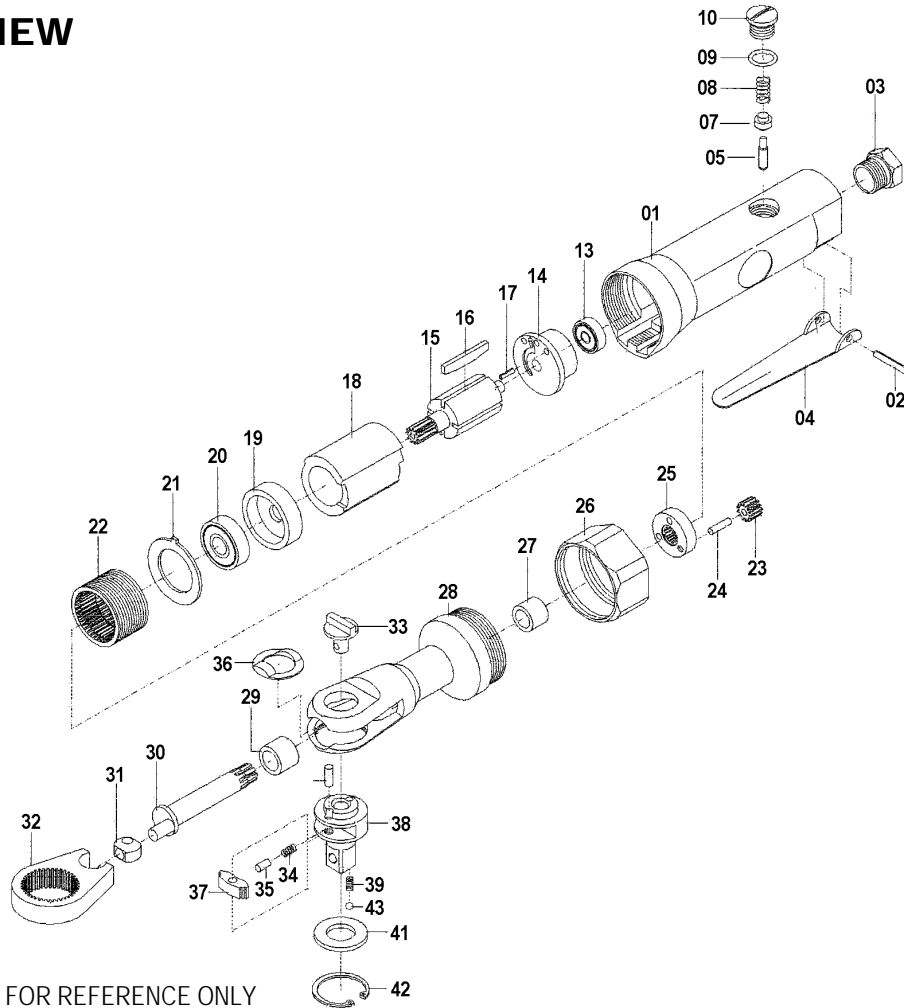

1001

3/8" RATCHET WRENCH

EXPLODED VIEW

PARTS LIST – FOR REFERENCE ONLY

Index Number	Part Number	Description	Qty.	Index Number	Part Number	Description	Qty.	Index Number	Part Number	Description	Qty.
1	SM-3001	Housing	1	17	SM-3017	Cylinder Pin	1	30	SM-3030	Crank Shaft	1
2	SM-3002	Roll Pin	1	18	SM-3018	Cylinder	1	31	SM-3031	Drive Bushing	1
3	SM-3003	Connection Head	1	19	SM-3019	Front Plate	1	32	SM-3032	Ratchet Yoke	1
4	SM-3004	Trigger	1	20	SM-3020	Front Bearing	1	33	SM-3033	Reverse Button	1
5	SM-3005	Valve Bushing	1*	21	SM-3021	Washer	1	34	SM-3034	Spring	1*
7	SM-3007	Rubber	1*	22	SM-3022	Thread Ring Gear	1	35	SM-3035	Lock Pin	1*
8	SM-3008	Spring	1*	23	SM-2023	Idler Gear	3	36	SM-3036	Washer	1
9	SM-3009	O-Ring	1*	24	SM-3024	Idler Gear Pin	3	37	SM-3037	Ratchet Pawl	1*
10	SM-3010	Valve Plug	1	25	SM-3025	Idler Gear Plate	1	38	SM-3038	Ratchet Anvil	1
13	SM-3013	Rear Bearing	1	26	SM-3026	Clamp Nut	1	39	SM-3039	Spring	2*
14	SM-3014	Rear Plate	1	27	SM-3027	Spacer	1	40	SM-3040	Pin	1*
15	SM-3015	Rotor	1	28	SM-3028	Ratchet Housing	1	41	SM-4041	Thrust Washer	1
16	SM-3016	Rotor Blade	4*	29	SM-3029	Needle Bearing	1	42	SM-3042	Retainer Ring	1
								43	SM-3043	Steel Ball	2*

TECHNICAL DATA

	Max Air Pressure	Recommended Air Hose Size	RPM Free Speed	Max Air Flow CFM	Weight (lbs.)
1001	90 psi	3/8"	150	16	2.6

FOOTNOTES

* Parts Available In Repair Kit 1001-RK*

When ordering spare parts, please specify tool type, part number and description