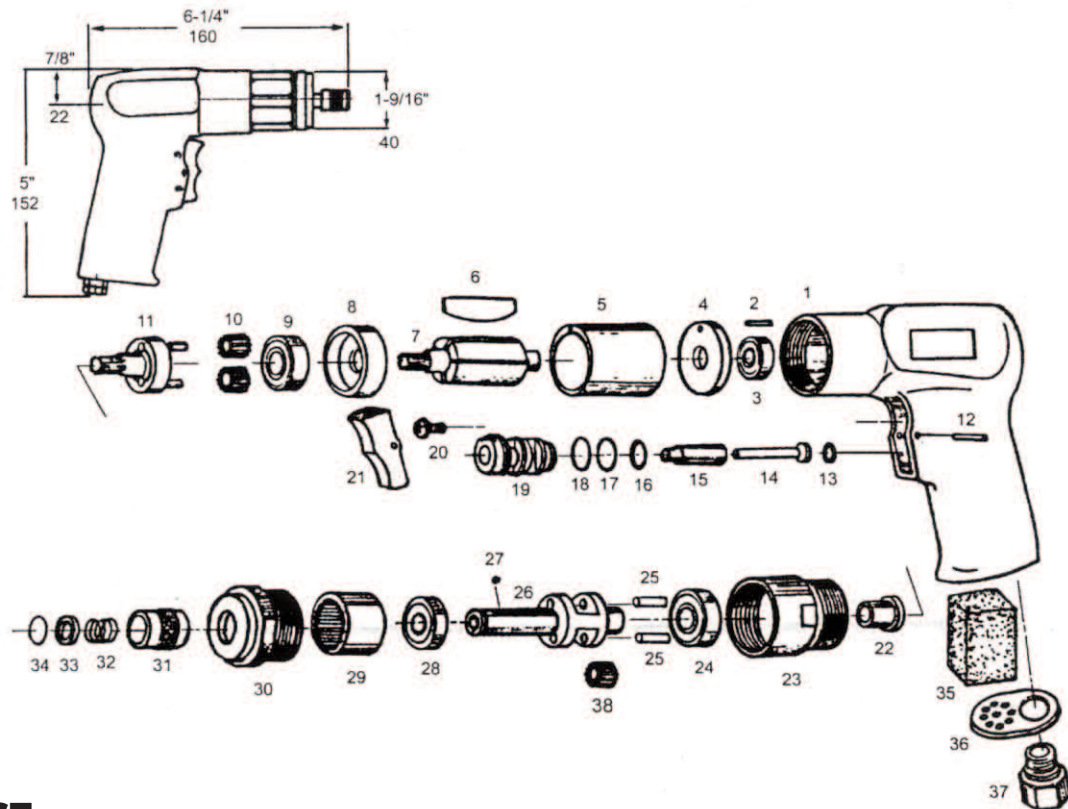

1793K DRILL/DRIVER KIT

EXPLODED VIEW

PARTS LIST — FOR REFERENCE ONLY

Index Number	Part Number	Description	Qty	Index Number	Part Number	Description	Qty.
1	35001	Motor Housing	1	25	35059	Planet Pin	2
2	25006	Spring Pin	1	26	90010A	Planet Cage	1
3	25004	Ball Bearing	1	27	35094	Steel Ball	3
4	25003	Reat Plate	1	28	35069	Ball Bearing	1
5	35009	Cylinder	1	29	35012A	Internal Gear	1
6	25007	Rotor Blade	5	30	35014S	Screw Housing	1
7	35002A	Rotor	1	31	35023	Q-Change Bushing	1
8	35008	Front Plate	1	32	35018	Spring	1
9	25023	Ball Bearing	1	33	35024	Ring Washer	1
10	35018B	Gear & Bushing	3	34	35019	Wire Ring	1
11	60011A	Planet Cage	1	35	35049	Muffler	1
12	23102	Roll Pin	1	36	35062	Diffuser Exhaust	1
13	35016	O-Ring	2	37	35061	Air Inlet Bushing	1
14	35007	Valve Stem	2	38	90014B	Gear & Bushing	2
15	35008	Sleeve	2				
16	35039	O-Ring	2				
17	35003	O-Ring	2				
18	10445	O-Ring	2				
19	35005	Throttle Bushing	2				
20	35004	Screw	1				
21	35002	Trigger	1				
22	90016A	Bushing	1				
23	35015A	Housing	1				
24	35060	Ball Bearing	1				