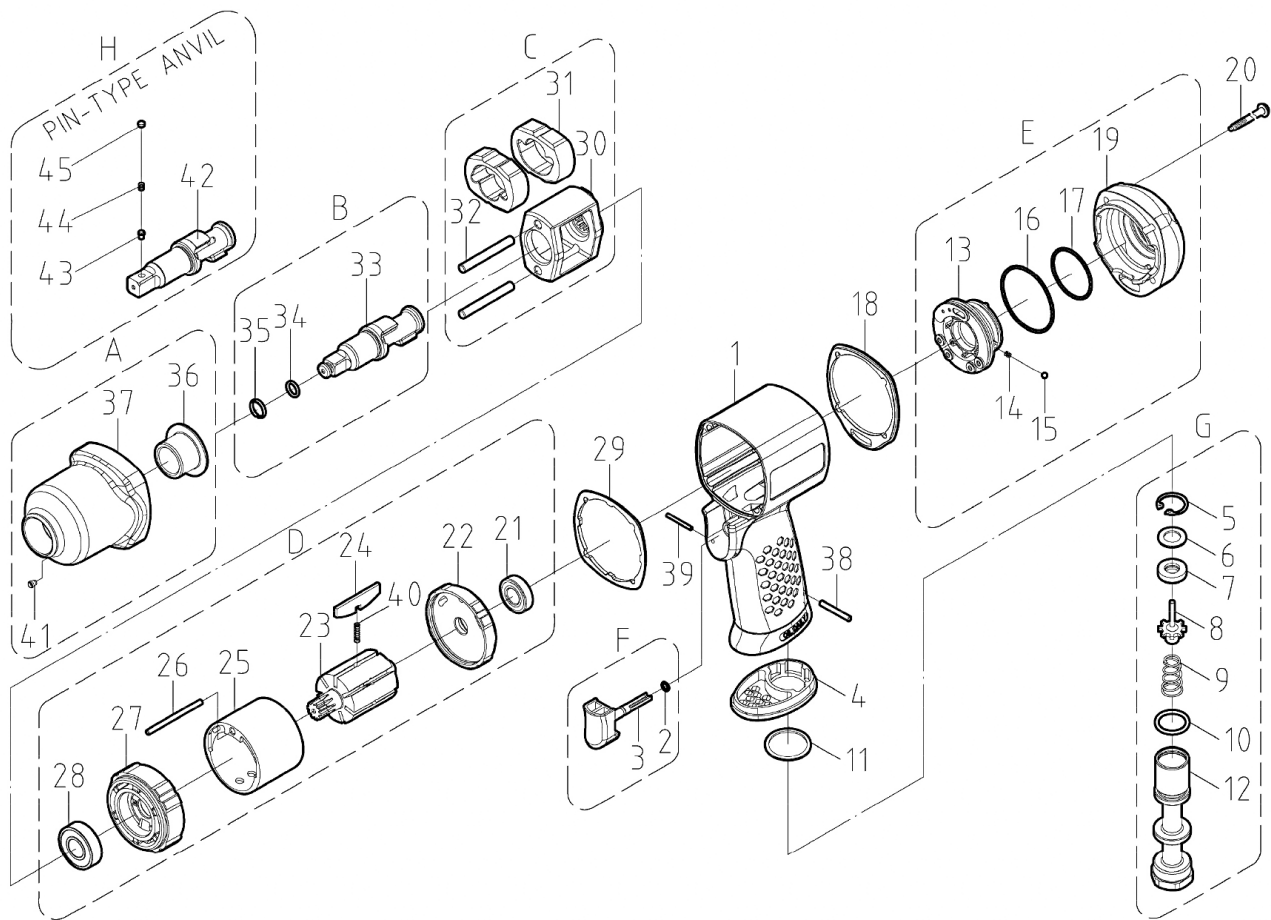

# 2125PEC 1/2" IMPACT WRENCH

## PARTS LIST — FOR REFERENCE ONLY

Index Number	Part Number	Description	Qty.	Index Number	Part Number	Description	Qty.	Index Number	Part Number	Description	Qty.
1	2125PEC-1	Housing	1	20	2125PEC-20	Screw	4	39	2125PEC-39	Spring Pin	1
2	2125PEC-2	O-Ring	1	21	BB6900ZZ	Ball Bearing	1	40	2125PEC-40	Spring	7
3	2125PEC-3	Trigger	1	22	2125PEC-22	Rear Plate	1	41	2125PEC-41	Oil Drop	1
4	2125PEC-4	Exhaust Deflector	1	23	2125PEC-23	Rotor	1	<b>PIN-TYPE ANVIL</b>			
5	2125PEC-5	Retaining Ring	1	24	2125PEC-24	Blade	7	42	2125PEC-42	Anvil	1
6	2125PEC-6	Washer	1	25	2125PEC-25	Cylinder	1	43	2125PEC-43	Lock Pin	1
7	2125PEC-7	Oil Seal	1	26	2125PEC-26	Spring Pin	1	44	2125PEC-44	Spring	1
8	2125PEC-8	Pin Valve Rod	1	27	2125PEC-27	Front Plate	1	45	2125PEC-45	Pin	1
9	2125PEC-9	Cone Spring	1	28	BB6001ZZ	Ball Bearing	1				
10	2125PEC-10	O-Ring	1	29	2125PEC-29	Packing	1				
11	2125PEC-11	Washer	1	30	2125PEC-30	Hammer Cage	1				
12	2125PEC-12	Air Inlet	1	31	2125PEC-31	Hammer	2				
13	2125PEC-13	Reverse Lever	1	32	2125PEC-32	Hammer Pin	2				
14	2125PEC-14	Spring	1	33	2125PEC-33	Anvil	1				
15	2125PEC-15	Steel Ball	1	34	2125PEC-34	O-Ring	1				
16	2125PEC-16	O-Ring	1	35	2125PEC-35	Anvil Collar	1				
17	2125PEC-17	O-Ring	1	36	2125PEC-36	Bushing	1				
18	2125PEC-18	Packing	1	37	2125PEC-37	Front Casing	1				
19	2125PEC-19	Cover	1	38	2125PEC-38	Spring Pin	1				