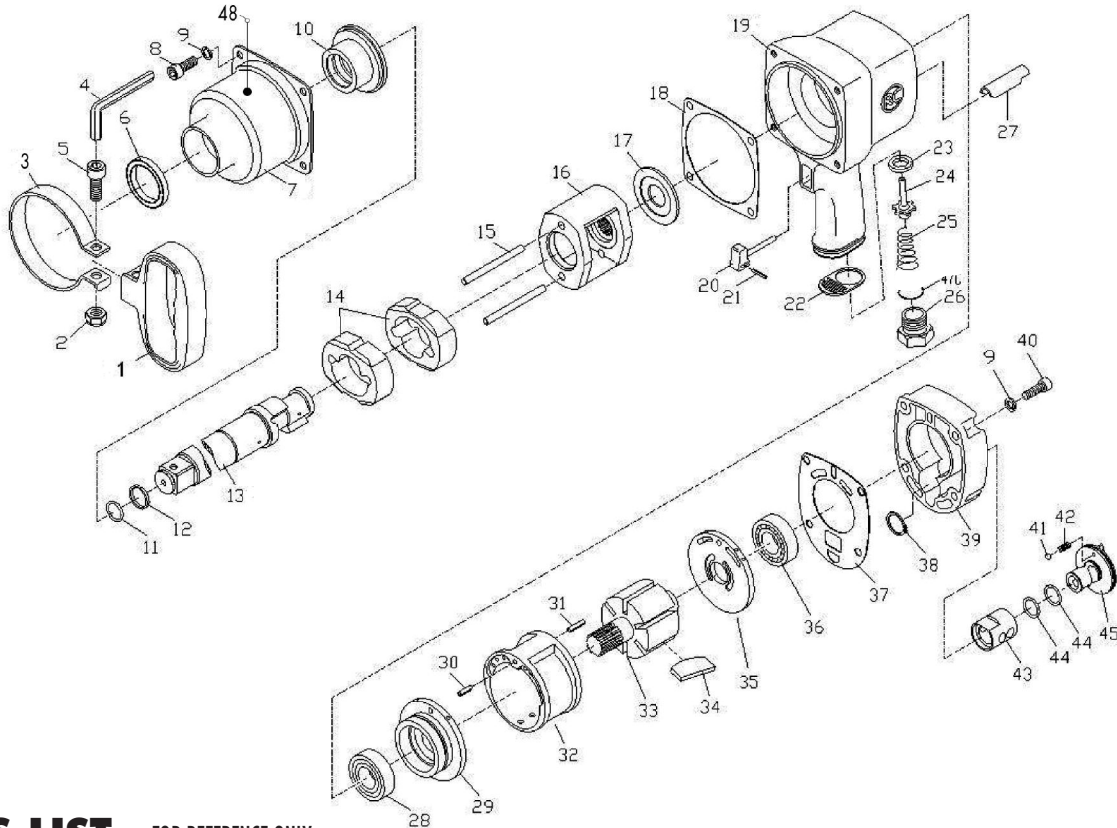

2435 IMPACT WRENCH 1"

EXPLODED VIEW

PARTS LIST — FOR REFERENCE ONLY

Index Number	Part Number	Description	Qty	Index Number	Part Number	Description	Qty.
1	RC2435C-01	Handle	1	28	RC2435C-28	Ball Bearing	1
2	RC2435C-02	Lock Nut	1	29	RC2435C-29	Front End Plate	1
3	RC2435C-03	Clamp	1	30	RC2435C-30	Spring Pin	1
4	RC2435C-04	Hex. Wrench	1	31	RC2435C-31	Spring Pin	1
5	RC2435C-05	Cap Screw	1	32	RC2435C-32	Cylinder	1
6	RC2435C-06	Oil Seal	1	33	RC2435C-33	Rotor	1
7	RC2435C-07C	Hammer Case	1	34	RC2435C-34	Rotor Blade	6
8	RC2435C-08	Cap Screw	4	35	RC2435C-35	Rear End Plate	1
9	RC2435C-09	Spring Washer	8	36	RC2435C-36	Ball Bearing	1
10	RC2435C-10	Bush	1	37	RC2435C-37	Rear Gasket	1
11	RC2435C-11	O-Ring	1	38	RC2435C-38	Retaining Ring	1
12	RC2435C-12	Anvil Collar	1	39	RC2435C-39	Rear Cover	1
13	RC2435C-13C	Anvil	1	40	RC2435C-40	Cap Screw	4
14	RC2435C-14	Hammer	2	41	RC2435C-41	Steel Ball	1
15	RC2435C-15	Hammer Pin	2	42	RC2435C-42	Spring	1
16	RC2435C-16C	Hammer Cage	1	43	RC2435C-43	Valve Sleeve	1
17	RC2435C-17	Rear Washer	1	44	RC2435C-44	O-Ring	2
18	RC2435C-18	Gasket	1	45	RC2435C-45	Reverse Valve	5
19	RC2435C-19C	Housing	1	48	RC2435C-48C	Grease Fitting	1
20	RC2435C-20	Trigger	1				
21	RC2435C-21	Spring Pin	1				
22	RC2435C-22	Exhaust Deflector	1				
23	RC2435C-23B	Bush	1				
24	RC2435C-24B	Valve Stem	1				
25	RC2435C-25	Spring	1				
26	RC2435C-26	Air Inlet	1				
27	RC2435C-27	Bush	1				