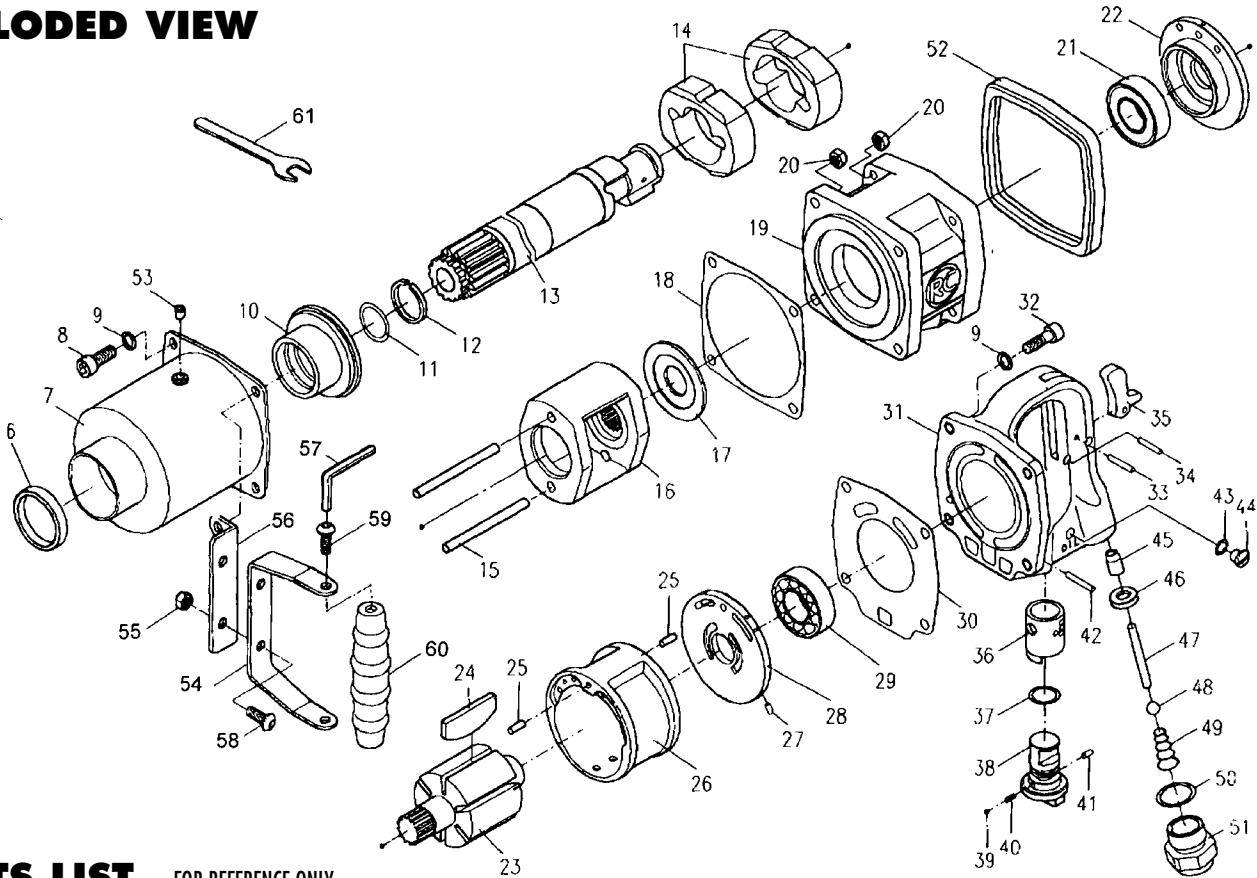

# 2464B 1" IMPACT WRENCH

## PARTS LIST — FOR REFERENCE ONLY

Index Number	Part Number	Description	Index Number	Part Number	Description	Index Number	Part Number	Description
6	RC2464B-06	Oil Seal	26	RC2464B-26	Cylinder	46	RC2464B-46	Bushing
7	RC2464B-07	Hammer Case	27	RC2464B-27	Spring Pin	47	RC2464B-47	Valve Stem
8	RC2464B-08	Cap Screw	28	RC2464B-28	Rear End Plate	48	RC2464B-48TK	Steel Ball
9	RC2464B-09	Spring Washer	29	RC2464B-29RK	Ball Bearing	49	RC2464B-49TK	Spring
10	RC2464B-10	Bushing	30	RC2464B-30TK	Rear Gasket	50	RC2464B-50TK	O-Ring
11	RC2464B-11TK	O-Ring	31	RC2464B-31	Handle Frame	51	RC2464B-51	Air Inlet
12	RC2464B-12	Anvil Collar	32	RC2464B-32	Cap Screw	52	RC2464B-52	Housing Band
13	RC2464B-13RK	8" Spline Anvil	33	RC2464B-33	Spring Pin	53	RC2464B-53	Grease Fitting
14	RC2464B-14RK	Hammer	34	RC2464B-34	Pin	54	RC2464B-54	Frame
15	RC2464B-15RK	Hammer Pin	35	RC2464B-35	Inner Trigger	55	RC2464B-55	Lock Nut
16	RC2464B-16	Hammer Cage	36	RC2464B-36	Reverse Valve Bushing	56	RC2464B-56	Handle Frame
17	RC2464B-17	Rear Washer	37	RC2464B-37TK	O-Ring	57	RC2464B-57	Hex. Wrench
18	RC2464B-18TK	Front Gasket	38	RC2464B-38	Reverse Valve	58	RC2464B-58	Cap Screw
19	RC2464B-19	Motor Housing	39	RC2464B-39TK	Steel Ball	59	RC2464B-59	Cap Screw
20	RC2464B-20	Lock Nut	40	RC2464B-40TK	Spring	60	RC2464B-60	Grip
21	RC2464B-21RK	Ball Bearing	41	RC2464B-41TK	Spring Pin	61	RC2464B-61	Spanner
22	RC2464B-22	Front End Plate	42	RC2464B-42	Spring Pin		RC2464B-RK	Repair Kit 13,14,15,21,29
23	RC2464B-23	Rotor	43	RC2464B-43TK	O-Ring		RC2464B-TK	Tune Up Kit 11,18,24,30,37,39,40, 41,43,48,49,50
24	RC2464B-24TK	Rotor Blade	44	RC2464B-44	Oil Chamber Screw			
25	RC2464B-25	Spring Pin	45	RC2464B-45	Valve Bushing			

## NOTES

When ordering spare parts, please specify tool type, part number and description.

Tune Up Kit: includes all parts having "TK" at the end.  
Repair Kit: includes all parts having "TK" and "RK" at the end.