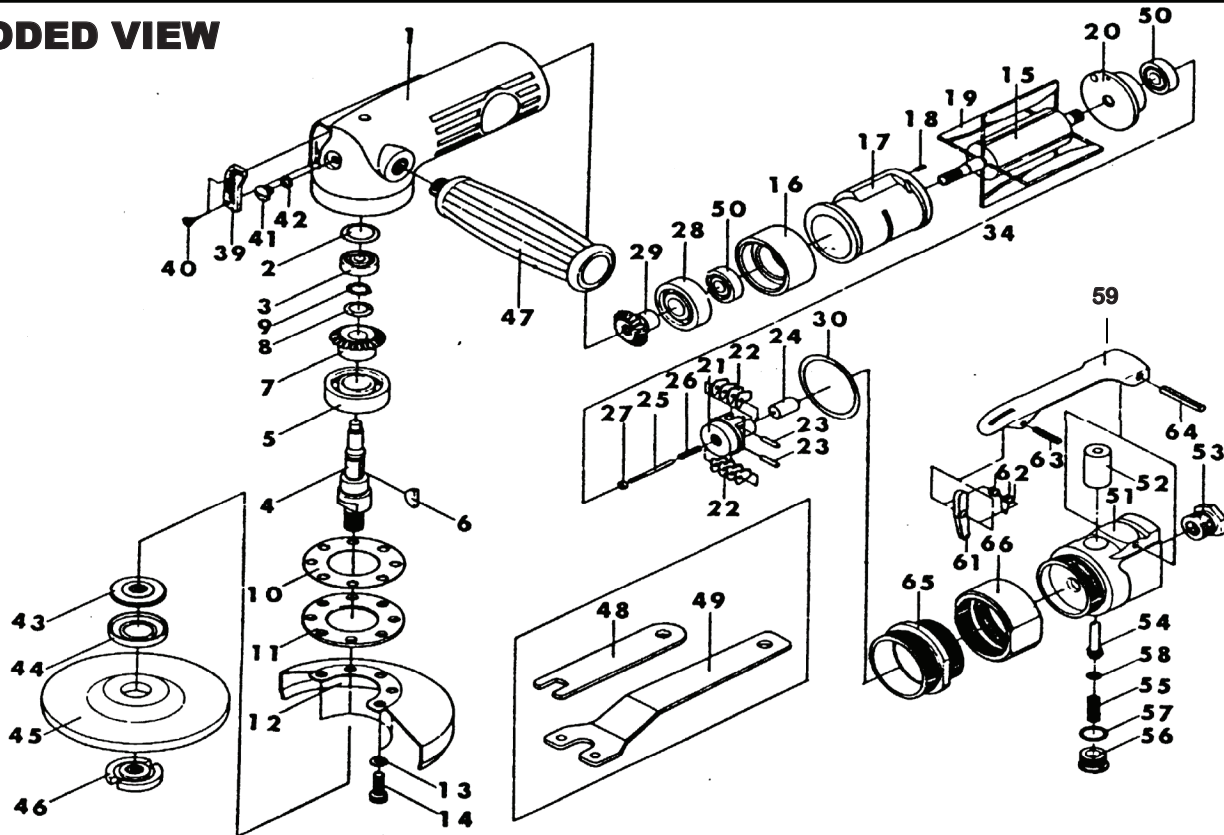

# 5006 4" ANGLE GRINDER

## PARTS LIST – FOR REFERENCE ONLY

Index Number	Part Number	Description	Qty.	Index Number	Part Number	Description	Qty.	Index Number	Part Number	Description	Qty.
1	DG-40001	Motor Housing	1	22	DG-40022	Pendulum	8**	50	BB-06082	Ball Bearing	2
2	DG-40002	Seal Plate	1	23	SP-30120	Spring Pin	2**	51	DG-40051	Throttle Valve Housing	1
3	BB-06262	Ball Bearing	1	24	DG-40024	Plunger	1**	52	DG-40051	Bushing	1
4	DG-40004	Arbor	1	25	DG-40025	Adj. Screw	1**	53	AR-38001	Air inlet Bushing	1
5	BB-62022	Ball Bearing	1	26	DG-40026	Spring	1**	54	DG-40054	Valve Stem	1
6	WK-0313A	Woodruff Key	1	27	DG-40027	Adjust Nut	1**	55	DG-40055	Valve Spring	1*
7	DG-40007	Bevel Gearing	1	28	BB-62012	Ball Bearing	1	56	DG-40056	Throttle Lever Plug	1
8	WW-0010	Wave Washer	1	29	DG-40029	Bevel Pinion	1	57	ORP-0120	O-Ring	1*
9	STW-010	External Stop Ring	1	30	DG-40030	O-Ring	1*	58	ORP-0050	O-Ring	1
10	DG-40010	Gasket	1	39	DG-40039	Exhaust Deflector	1	59	DG-40K02	Throttle Lever	1
11	DG-40011	Retainer	1	40	T2-3008B	Tapping Screw	2	61	DG-40061	Throttle Lever Lock	1
12	DG-40012	Center Wheel Guard	1	41	PG-38043	Plug	1*	62	DG-40K02	Torsion Spring	1
14	B2-0512A	Hex Socket Head Cap Bolt	5	42	ORP-0040	O-Ring	1*	63	DG-40K02	Spring Pin	1
15	DG-40015	Rotor	1	43	AG-30052	Flap	1	64	SP-40300	Spring Pin	1
16	DG-40016	Front end Plate	1	44	AG-30053	Flange Rubber Shield	1	65	DG-40065	Lock Ring	1
17	VP-70017	Cylinder	1	45	AG-40059	Grinding Wheel	1	66	DG-40066	Coupling Nut	1
18	SP-30060	Spring Pin	1*	46	AG-30054	Flange Nut	1	<b>ACCESSORIES</b>			
19	VP-70014	Rotor Blade	1*	47	AP-70047	Handle	1	400-78	5/8" Threaded Adapter	1	
20	VP-70013	Rear End Plate	1	48	DG-40048	Wrench (A)	1	GA-3495	Adapter wheels for 3/8" hubbed wheel.	1	
21	DG-40021	Governor	1**	49	AG-30058	Wrench (B)	1	GA-3588	Wheel nuts for 3/8" hubbed wheel	1	