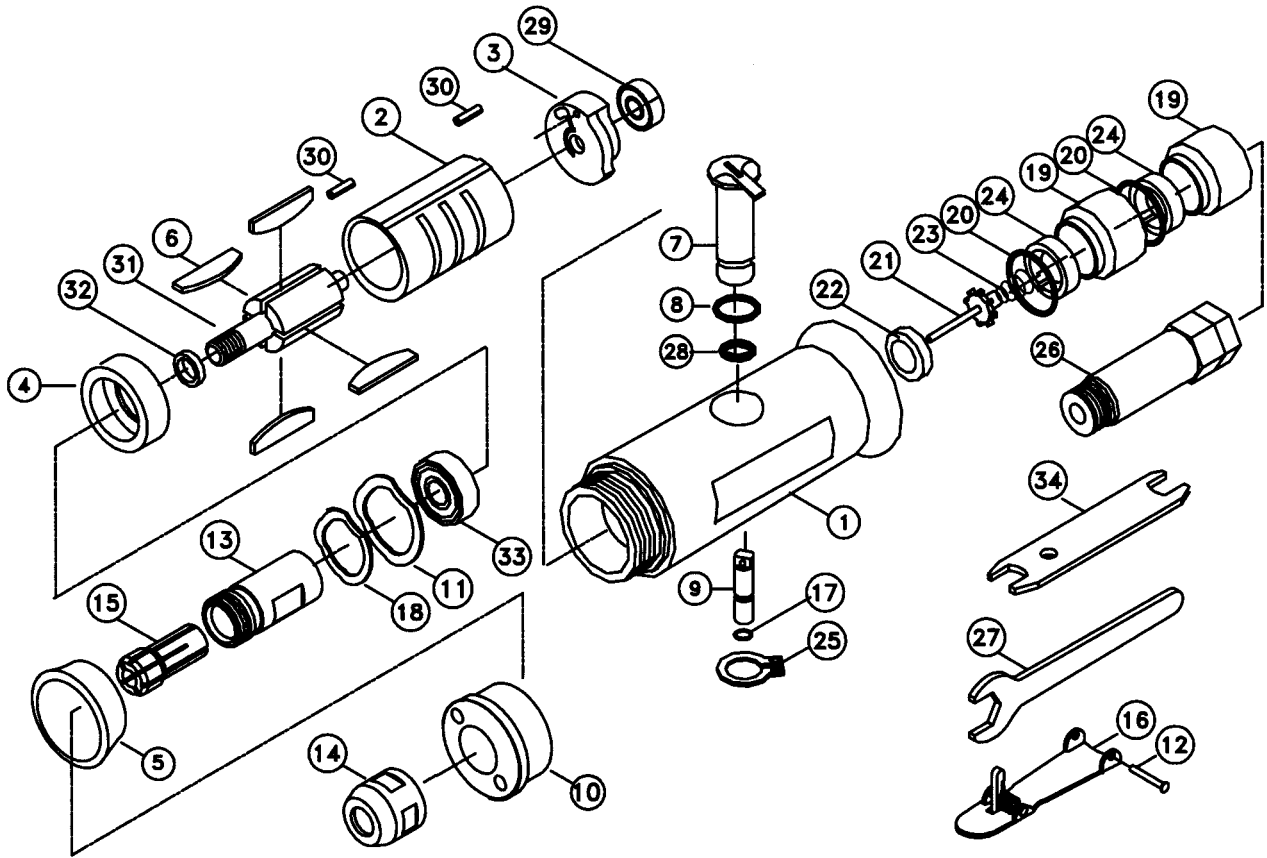

5106EC 1/4" DIE GRINDER

EXPLODED VIEW

PARTS LIST — FOR REFERENCE ONLY

Index Number	Part Number	Description	Qty.	Index Number	Part Number	Description	Qty.	Index Number	Part Number	Description	Qty.
1	10601	Motor Housing	1	17	00724S	O-RING P2.6X1	1	33	98127	Bearing(6000)	1
2	10602	Cylinder	1	18	05705	Wave washer (WW18)	1	34	98312	Spanner Wrench (14MM)	1
3	10603	Rear End Plate	1	19	07902	Muffler Cap	2				
4	10604	Front Bearing Plate	1	20	07903	O-Ring	2				
5	10606	Insulator Collar	1	21	07904	Tip Valve	1				
6	10607	Blade	4	22	07908	Seal	1				
7	08202	Speed Reg.	1	23	07909	Spring	1				
8	08203	O-Ring	1	24	07911	Felt Muffler	2				
9	08204	Valve Stem	1	25	07912	Retaining Ring	1				
10	08205	Cap	1	26	07913AR	Inlet	1				
11	08206	Wave washer (6202)	1	27	41239	Spanner Wrench (19MM)	1				
12	08207	Pin 3X24	1	28	83712	O-Ring(P8)	1				
13	00712S	Spindle	1	29	91503	Bearing(626)	1				
14	00713S	Collet Nut	1	30	96135	Pin 2X3.6	2				
15	00716	Collet	1	31	98124	Rotor	1				
16	00722S	Safety Lever Assembly	1	32	98125	Spacer	1				

FOOTNOTES

EAGLE

10000 SE Pine Street
Portland, OR 97216
503-254-6600
FAX 503-255-2615

When ordering spare parts, please specify
tool type, part number and description.