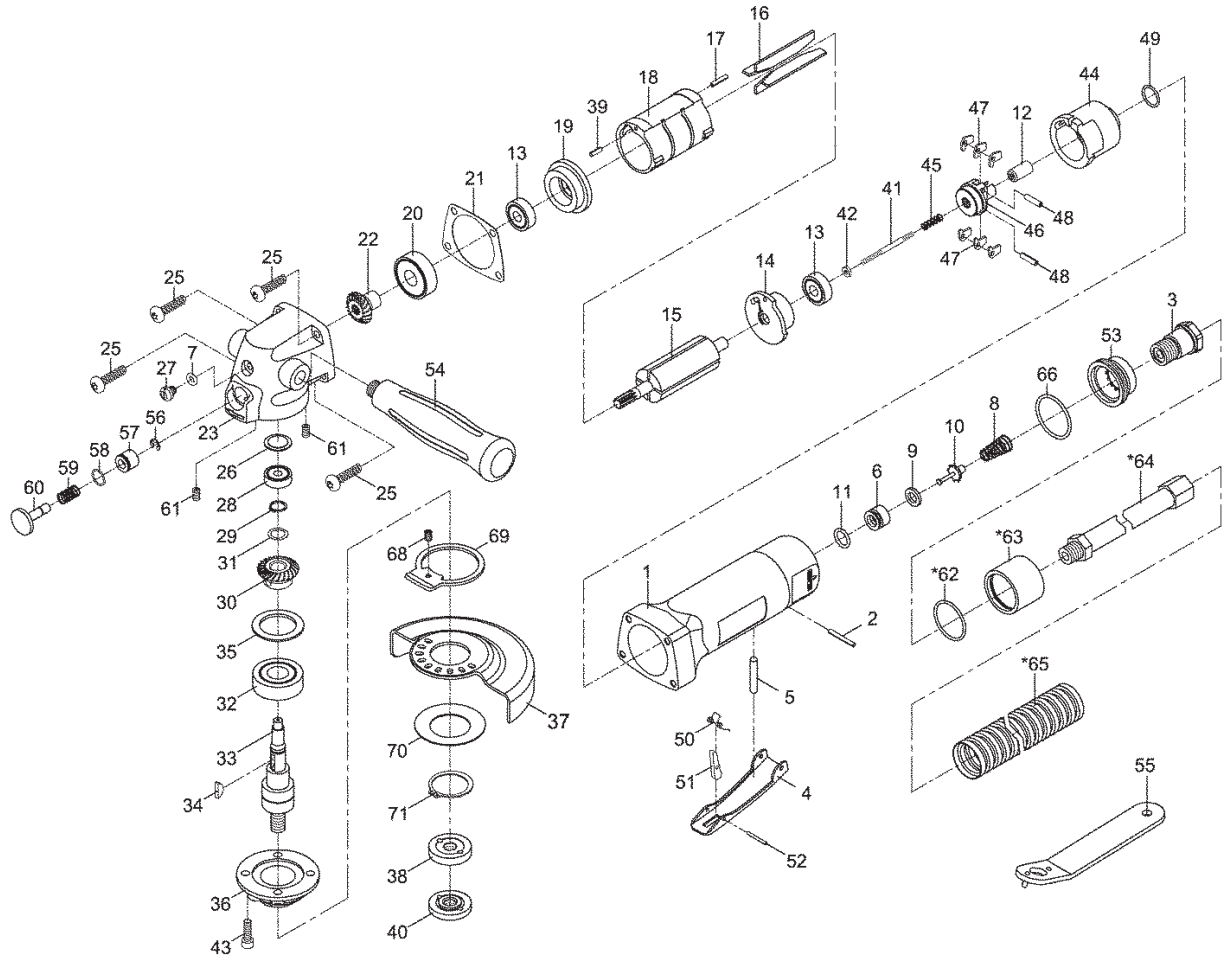

## PARTS LIST — FOR REFERENCE ONLY

| Index Number | Part Number   | Description          | Qty. | Index Number | Part Number | Description             | Qty. | Index Number       | Part Number  | Description             | Qty. |
|--------------|---------------|----------------------|------|--------------|-------------|-------------------------|------|--------------------|--------------|-------------------------|------|
| 1            | 5D-6192P01    | Motor Housing        | 1    | 26           | 61926       | Spacer                  | 1    | 50                 | 522212       | Spring                  | 1    |
| 2            | 30102-11      | Spring Pin (3x24)    | 1    | 27           | 61927-11    | Screw (M6x6)            | 1    | 51                 | 522239       | Safety Bar              | 1    |
| 3            | 5D-619203     | Air Inlet            | 1    | 28           | 030113-11   | Ball Bearing (625zz)    | 1    | 52                 | 51542-11     | Spring Pin (2x18)       | 1    |
| 4            | 6K-301104     | Throttle Lever       | 1    | 29           | 60319-11    | Retaining Ring (STW-10) | 1    | 53                 | 5D-619207    | Exhaust Diffuser        | 1    |
| 5            | 500105        | Pin                  | 1    | 30           | 5D-6192S30  | Bevel Gear              | 1    | 54                 | 610238       | Dead Handle             | 1    |
| 6            | AS00207       | Valve                | 1    | 31           | 61931-11    | Wave Washer (WW-10)     | 1    | 55                 | 619554       | Pin Wrench              | 1    |
| 7            | 61907-11      | O-Ring (4.9x2.2)     | 1    | 32           | 061932-11   | Ball Bearing (6202zz)   | 1    | 56                 | 62047-11     | Retaining Ring (ETW-4)  | 1    |
| 8            | 73108         | Spring               | 1    | 33           | 5D-6192S25  | Spindle (5/8"-11UNC)    | 1    | 57                 | 5D-619227    | Bushing                 | 1    |
| 9            | 73153         | Rubber Spacer        | 1    | 34           | 61934-11    | Key (3x13)              | 1    | 58                 | 52236-11     | O-Ring (10.5x1)         | 1    |
| 10           | 500110-11 SUB | Valve Stem           | 1    | 35           | 5D-6192S11  | Spacer                  | 1    | 59                 | 82208        | Spring                  | 1    |
| 11           | 500111-11     | O-Ring (10.8x2)      | 1    | 36           | 5D-6192S07  | Bearing Cap             | 1    | 60                 | 5D-619229    | Spindle Stop Button     | 1    |
| 12           | 61912         | Plunger              | 1    | 37           | 5D-6192S02  | Disc Cover              | 1    | 61                 | 82246-12     | Set Screw (M5X8)        | 2    |
| 13           | 030120-11     | Ball Bearing (608zz) | 2    | 38           | 5D-619243   | Flange (5/8"-11UNC)     | 1    | 66                 | 206011-11    | O-Ring (29.5x2)         | 1    |
| 14           | 5D-619214     | Rear Plate           | 1    | 39           | 61048-11    | Spring Pin (2.5x8)      | 1    | 68                 | 5D-6192S08   | Spring                  | 1    |
| 15           | 61915         | Rotor                | 1    | 40           | 5D-619244   | Flange Nut (5/8"-11UNC) | 1    | 69                 | 5D-6192S09   | Lock Ring               | 1    |
| 16           | 61916         | Rotor Blade          | 4    | 41           | 61941       | Adjust Screw            | 1    | 70                 | 5D-6192S10   | Disk Spring             | 1    |
| 17           | 206106-11     | Spring Pin (2.5x12)  | 1    | 42           | 61942       | Adjust Nut              | 1    | 71                 | STW27        | Retaining Ring (STW-27) | 1    |
| 18           | 5D-619218     | Cylinder             | 1    | 43           | 40343-12    | Screw (4) (M5x16)       | 4    | <b>ACCESSORIES</b> |              |                         |      |
| 19           | 5D-619219     | Front End Plate      | 1    | 44           | 5D-619224   | Inlet Guide             | 1    | 62                 | OR02700200-1 | O-Ring (27x2)           | 1    |
| 20           | 080227-11     | Ball Bearing (6201z) | 1    | 45           | 61945       | Spring                  | 1    | 63                 | 5D-619247    | Clamp                   | 1    |
| 21           | 5D-619008     | Gasket               | 1    | 46           | 61946       | Governor                | 1    | 64                 | 51239        | Hose                    | 1    |
| 22           | 61922         | Bevel Gear           | 1    | 47           | 61947       | Pendulum                | 6    | 65                 | 5D-619249    | Exhaust Hose            | 1    |
| 23           | 5D-619228     | Gear Housing         | 1    | 48           | 40317-13    | Spring Pin (3x12)       | 2    | <b>FOOTNOTES</b>   |              |                         |      |
| 25           | 5D-619225-11  | Screw (5x20)         | 1    | 49           | 82247-11    | O-Ring (13.5x1.5)       | 1    |                    |              |                         |      |