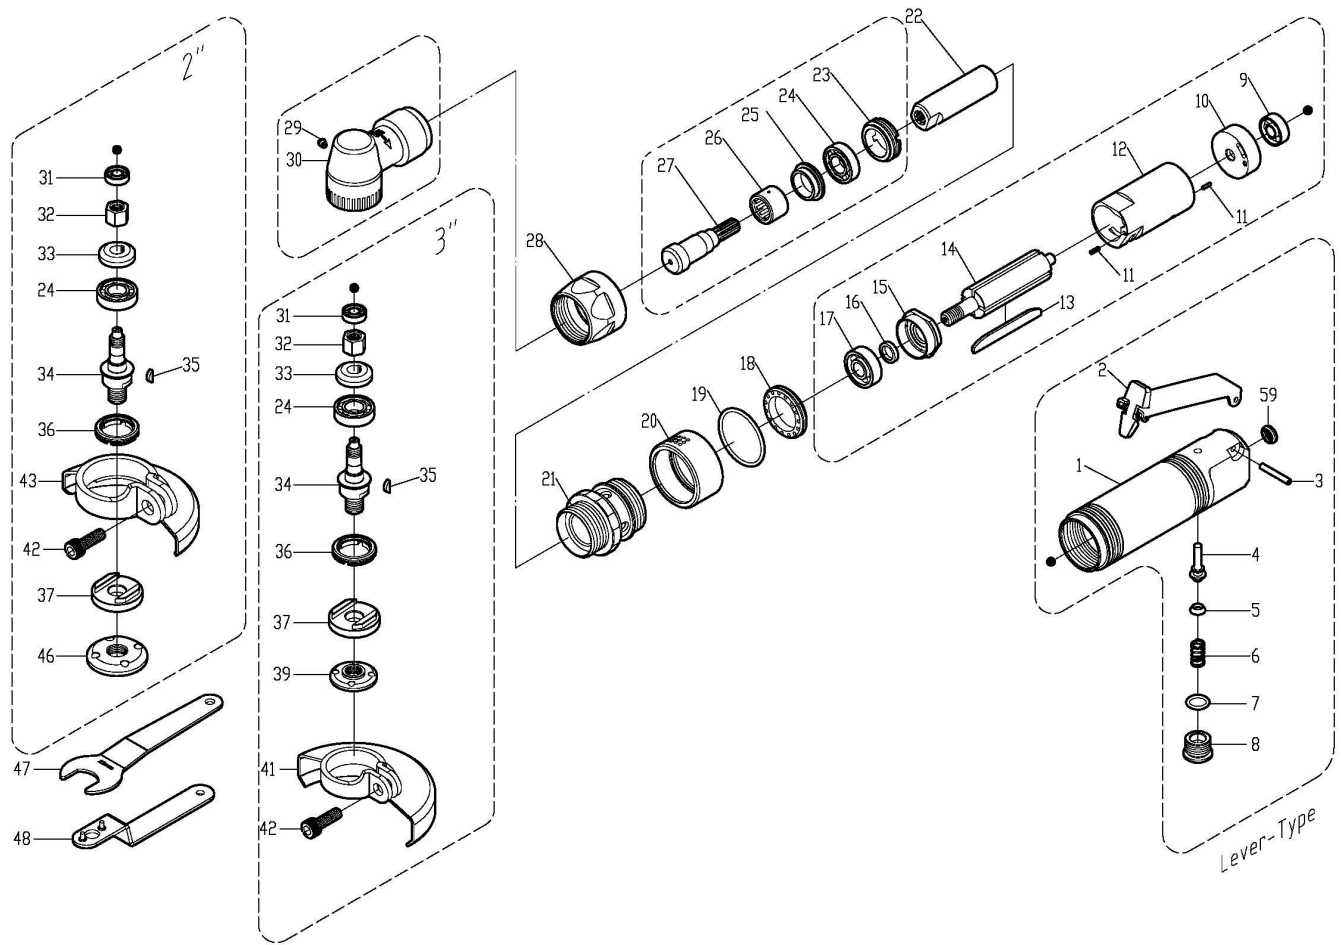

5A-0514-2 BACK-GOUGING MINI SAW

EXPLODED VIEW

PARTS LIST — FOR REFERENCE ONLY

Index Number	Part Number	Description	Qty.	Index Number	Part Number	Description	Qty.	Index Number	Part Number	Description	Qty.
1	001011102	Housing (1/4"-18 NPT)	1	29	0D03	Oil Drop	1		5A-0514-2-RK	Repair Kit	1
	001011102-2	Housing (1/4"-19 PT)	1	30	073021080	Angle Housing	1			(parts available in kit only)	
2	030021080	Trigger	1	32	035031080	Lock nut	1	9		Ball Bearing 606zz	1
3	SP3022	Spring Pin	1	34	025011104	Anvil	1	13		Blade	4
4	010011018	Pin Valve Rod	1	36	017021080	Cylinder Set Screw	1	17		Ball Bearing 608zz	1
8	049011101	Screw	1	37	018011104	Bushing	1	19		O-Ring	1
10	011011101	Rear Plate	1	39	035051104	Lock nut	1	24		Ball Bearing 6900zz	2
11	SP1506	Spring Pin	2	41	082021104	Wheel Guard	1	26		Ball Bearing BRBA88Z	1
12	012011101	Cylinder	1	42	SC10618	Screw	1	27		Driving Gear Spindle	1
14	013011101	Rotor	1	47	W014P	Wrench	1	31		Ball Bearing 695zz	1
15	015011101	Front Plate	1	48	W013P	Wrench	1	33		Bevel Gear	1
16	016021027	Washer	1					35		Key	1
18	017011102	Cylinder Set Screw	1		5A-0514-2-TK	Tune Up Kit	1				
20	004011102	Exhaust Deflector	1			(parts available in kit only)			ACCESSORIES		
21	027011104	Front Casing	1	5		Packing	1	34	025011104	Anvil	1
22	040011104	Bushing	1	6		Spring	1	43	082031104	Wheel Guard	1
23	017031080	Cylinder Set Screw	1	7		O-Ring	1	37	018011104	Bushing	1
25	018021080	Bushing	1	59		Air Strainer	1	46	035031104	Lock nut	1
28	017011104	Cylinder Set Screw	1								

FOOTNOTES

EAGLE
GROUP
A Division of AIMCO

10000 SE PINE
PORTLAND, OR 97216
503-254-6600
FAX 503-255-2615

When ordering spare parts, please specify
tool type, part number, and description

REVISED 05/19