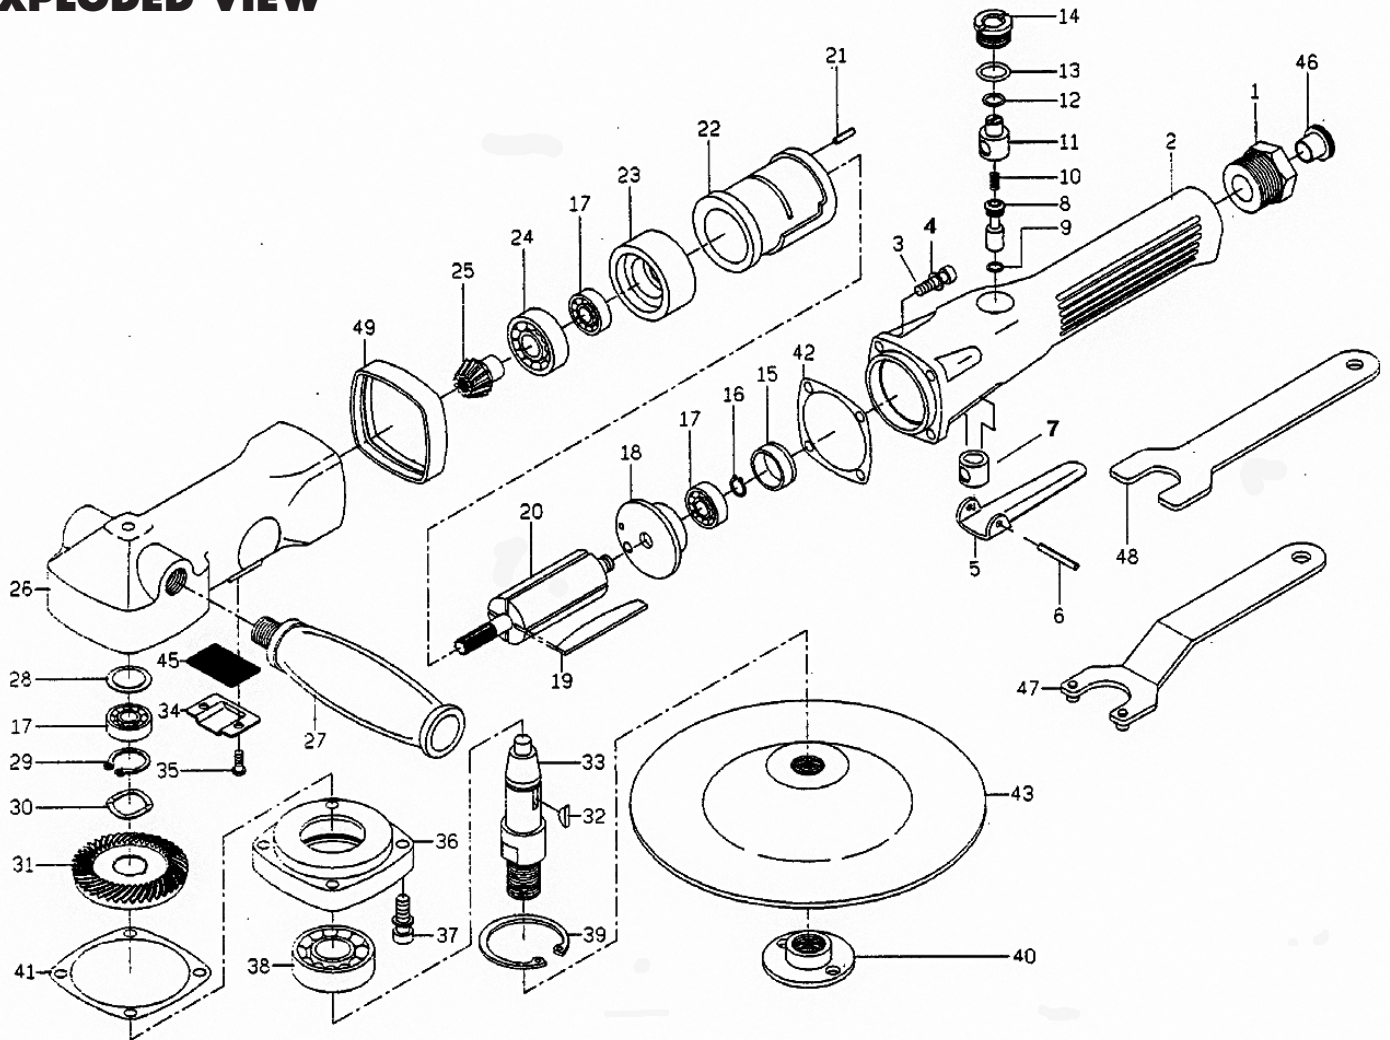

6012 7" ANGLE SANDER

EXPLODED VIEW

PARTS LIST — FOR REFERENCE ONLY

Index Number	Part Number	Description	Qty.	Index Number	Part Number	Description	Qty.	Index Number	Part Number	Description	Qty.
1	829001	Hose Adapter	1	32		Key	1	29	829029	Retaining Ring	1
2	829002	Valve Body	1	39		Retaining Ring	1	30	829030	Wave Washer	1
3	829003	Screw	4	41		Gasket	1	31	829031	Bevel Gear	1
4	829004	Washer	4	42		Gasket	1	33	829033	Gear Shaft	1
5	829005	Lever	1	11	829011	Air Regulator	1	34	829034	Exhaust Deflector	1
6	829006	Lever Pin	1	14	829014	Valve Screw	1	35	829035	Screw	2
7	829007	Throttle Bushing	1	17	829017	Ball Bearing 608zz	1	36	829036	Housing Cap	1
8	829008	Valve Stem	1	18	829018	Rear Plate	1	37	829037	Cap Screw	4
	6012-RK	Repair Kit (Parts available in kit only)	1	20	829020	Rotor	1	38	829038	Ball Bearing	1
9		O-Ring	1	21	829021	Pin	1	40	829040	Pad Nut	1
10		Spring	1	22	829022	Cylinder	1	43	829043	Pad	1
12		O-Ring	1	23	829023	Front Plate	1	45	829045	Exhaust Muffler	1
13		O-Ring	1	24	829024	Ball Bearing 6201z	1	46	829046	Plastic Cover	1
15		Bearing Cap	1	25	829025	Pinion Gear (Polisher)	1	47	829047	Disc Spanner	1
16		Retaining Ring	1	26	829026	Motor Housing	1	48	829048	Stop Spanner	1
19		Rotor Blade	4	27	829027	Dead Handle	1	49	829049	Rubber	1

FOOTNOTES

EAGLE
GROUP
A Division of AIMCO

1000 SE PINE
PORTLAND, OR 97216
503-254-6600
FAX 503-255-2615

When ordering spare parts, please specify
tool type, part number, and description