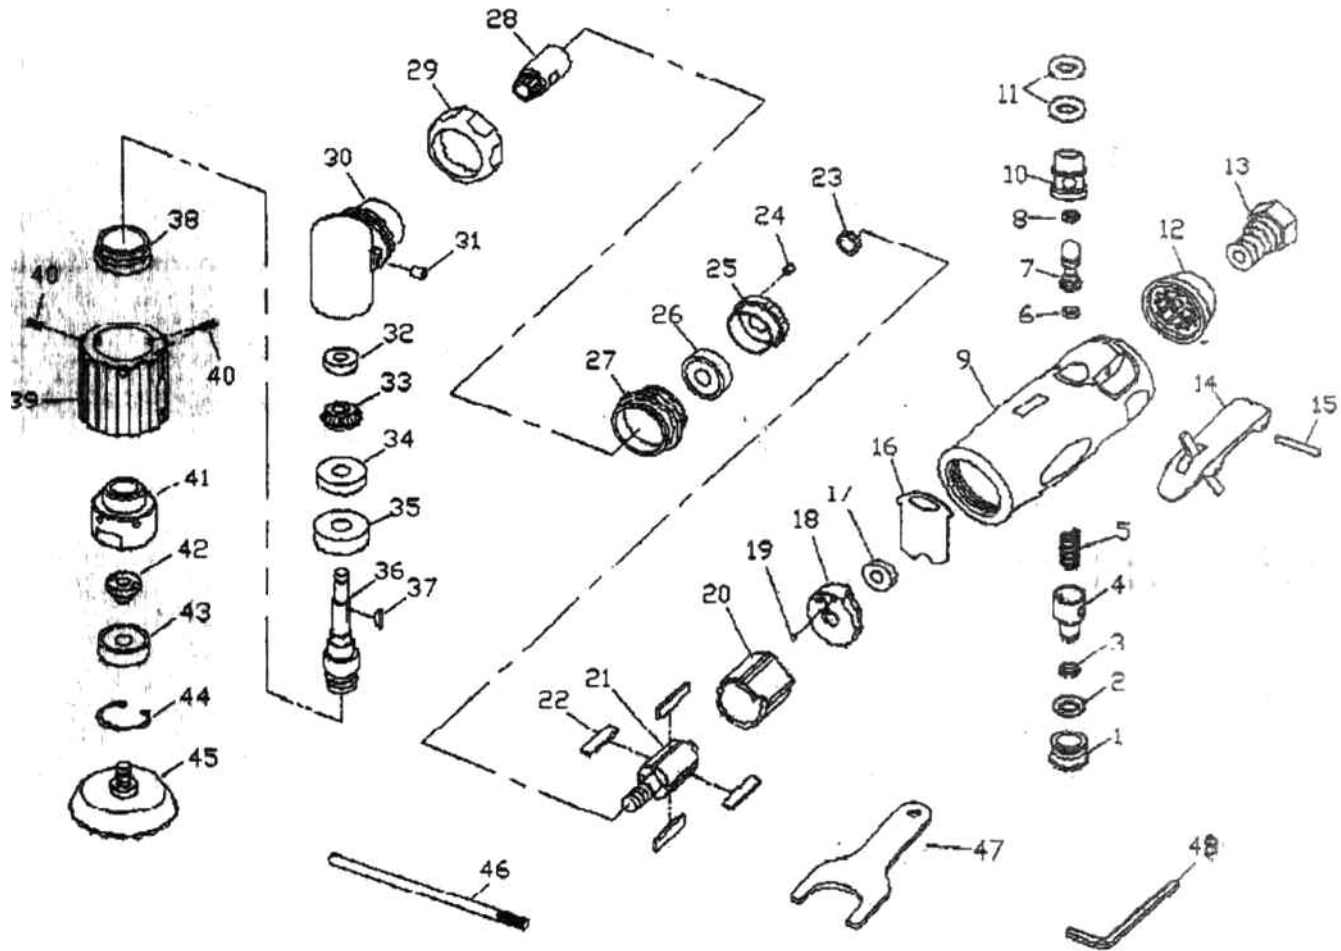

# 6114EC 2" ANGLE ORBITAL SANDER, 90°

## EXPLODED VIEW

## PARTS LIST — FOR REFERENCE ONLY

Index Number	Part Number	Description	Qty.	Index Number	Part Number	Description	Qty.	Index Number	Part Number	Description	Qty.
1	3016001	Plug Screw	1	18	3016018	Bearing Plate	1	35	3016035	Bearing	1
2	3016002	O-Ring	1	19	3016019	Ball	1	36	3016036	Spindle	1
3	3016003	O-Ring	1	20	3016020	Cylinder	1	37	3016037	Woodruff Key	1
4	3016004	Air Regulator	1	21	3016021	Rotor	1	38	3016038	Clamp Nut	1
5	3016005	Valve Spring	1	22	3016022	Rotor Blade	4	39	3016039	Drive Housing	1
6	3016006	O-Ring	1	23	3016023	Rotor Collar	1	40	3016040	Set Screw	3
7	3016007	Valve Stem	1	24	3016024	Locating Pin	1	41	3016041	Orbital Hub	1
8	3016008	O-Ring	1	25	3016025	Bearing Plate	1	42	3016042	Drive Spindle	1
9	3016009	Motor Housing	1	26	3016026	Bearing	1	43	3016043	Bearing	1
10	3016010	Valve Bushing	1	27	3016027	Lock Ring	1	44	3016044	Retaining Ring	1
11	3016011	O-Ring	2	28	3016028	Pinion Gear	1	45	3016045	Pad 2"	1
12	3016012	Muffler	1	29	3016029	Cap	1	<b>ACCESSORIES</b>			
13	3016013	Air Inlet	1	30	3016030	Angle Head Housing	1	46	3016046	Holding Tool	1
14	3016014	Lever	1	31	3016031	Grease Cap	1	47	3016047	Wrench (27mm)	1
15	3016015	Lever Pin	1	32	3016032	Rear Spindle Ball Bearing	1	48	3016048	Screw Spanner (2mm)	1
16	3016016	Steel Plate	1	33	3016033	Spindle Gear	1				
17	3016017	Bearing	1	34	3016034	Bearing	1				