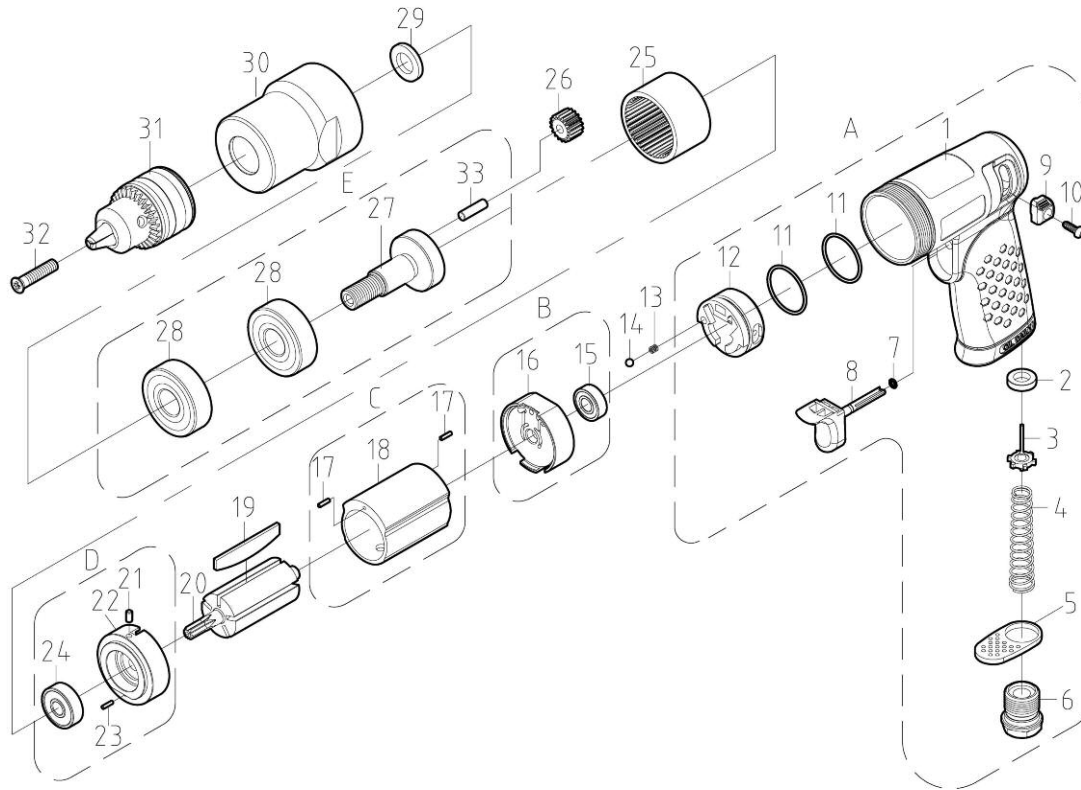

7005/7110 DRILL

EXPLODED VIEW

PARTS LIST — FOR REFERENCE ONLY

Index Number	Part Number	Description	Qty	Index Number	Part Number	Description	Qty.
1	001011058	Housing	1	25	034011058	Internal Gear	1
2	SL010	Oil Seal	1	26	036011058	Gear	3
3	010011058	Pin Valve Rod	1	27	037011058	Gear Carrier	1
4	002021058	Cone Spring	1	28	BR6201ZZ	Ball Bearing	2
5	004011058	Exhaust Deflector	1	29	016011058	Washer	1
6	005011058	Air Inlet	1	30	027011058	Front Casing	1
7	OR2510	O-Ring	1	31-1/4	1058-102	Chuck (1/4" for #7005)	1
8	030011058	Trigger	1	31-3/8	1058-103	Chuck (3/8" for #7110)	1
9	031011058	Reverse Lever	1	32	049011058	Screw	1
10	SC83510	Screw	1	33	PIN4014	Pin	3
11	OR2515	O-Ring	2				
12	068011058	Rear Plate Spacer	1				
13	007021010	Spring	1				
14	SB1/8	Steel Ball	1				
15	BR696ZZ-2	Ball Bearing	1				
16	011011058	Rear Plate	1				
17	SP1506	Spring Pin	2				
18	012011058	Cylinder	1				
19	014011033	Blade	5				
20	013011058	Rotor	1				
21	SP2505	Spring Pin	1				
22	015011058	Front Plate	1				
23	PIN1506	Pin	1				
24	BR626ZZ-2	Ball Bearing	1				