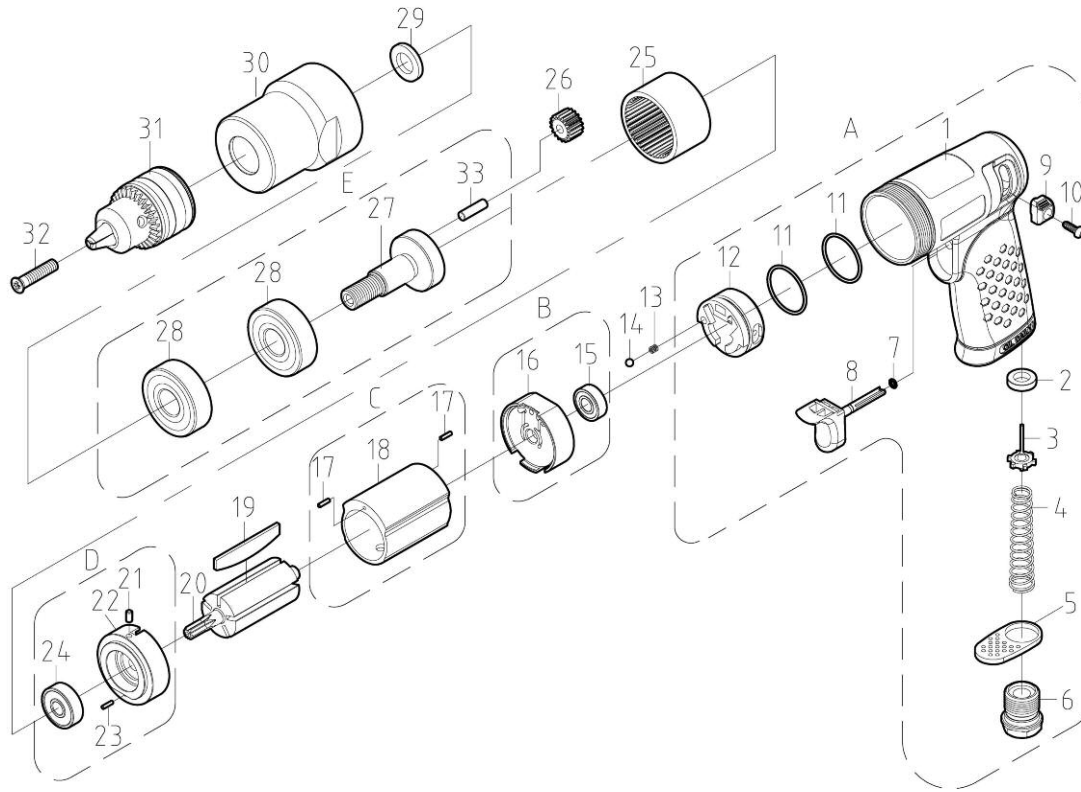

7005/7110 DRILL

EXPLODED VIEW

PARTS LIST — FOR REFERENCE ONLY

| Index Number | Part Number | Description | Qty | Index Number | Part Number | Description | Qty. |
|--------------|-------------|-------------------|-----|--------------|-------------|------------------------|------|
| 1 | 001011058 | Housing | 1 | 25 | 034011058 | Internal Gear | 1 |
| 2 | SL010 | Oil Seal | 1 | 26 | 036011058 | Gear | 3 |
| 3 | 010011058 | Pin Valve Rod | 1 | 27 | 037011058 | Gear Carrier | 1 |
| 4 | 002021058 | Cone Spring | 1 | 28 | BR6201ZZ | Ball Bearing | 2 |
| 5 | 004011058 | Exhaust Deflector | 1 | 29 | 016011058 | Washer | 1 |
| 6 | 005011058 | Air Inlet | 1 | 30 | 027011058 | Front Casing | 1 |
| 7 | OR2510 | O-Ring | 1 | 31-1/4 | 1058-102 | Chuck (1/4" for #7005) | 1 |
| 8 | 030011058 | Trigger | 1 | 31-3/8 | 1058-103 | Chuck (3/8" for #7110) | 1 |
| 9 | 031011058 | Reverse Lever | 1 | 32 | 049011058 | Screw | 1 |
| 10 | SC83510 | Screw | 1 | 33 | PIN4014 | Pin | 3 |
| 11 | OR2515 | O-Ring | 2 | | | | |
| 12 | 068011058 | Rear Plate Spacer | 1 | | | | |
| 13 | 007021010 | Spring | 1 | | | | |
| 14 | SB1/8 | Steel Ball | 1 | | | | |
| 15 | BR696ZZ-2 | Ball Bearing | 1 | | | | |
| 16 | 011011058 | Rear Plate | 1 | | | | |
| 17 | SP1506 | Spring Pin | 2 | | | | |
| 18 | 012011058 | Cylinder | 1 | | | | |
| 19 | 014011033 | Blade | 5 | | | | |
| 20 | 013011058 | Rotor | 1 | | | | |
| 21 | SP2505 | Spring Pin | 1 | | | | |
| 22 | 015011058 | Front Plate | 1 | | | | |
| 23 | PIN1506 | Pin | 1 | | | | |
| 24 | BR626ZZ-2 | Ball Bearing | 1 | | | | |