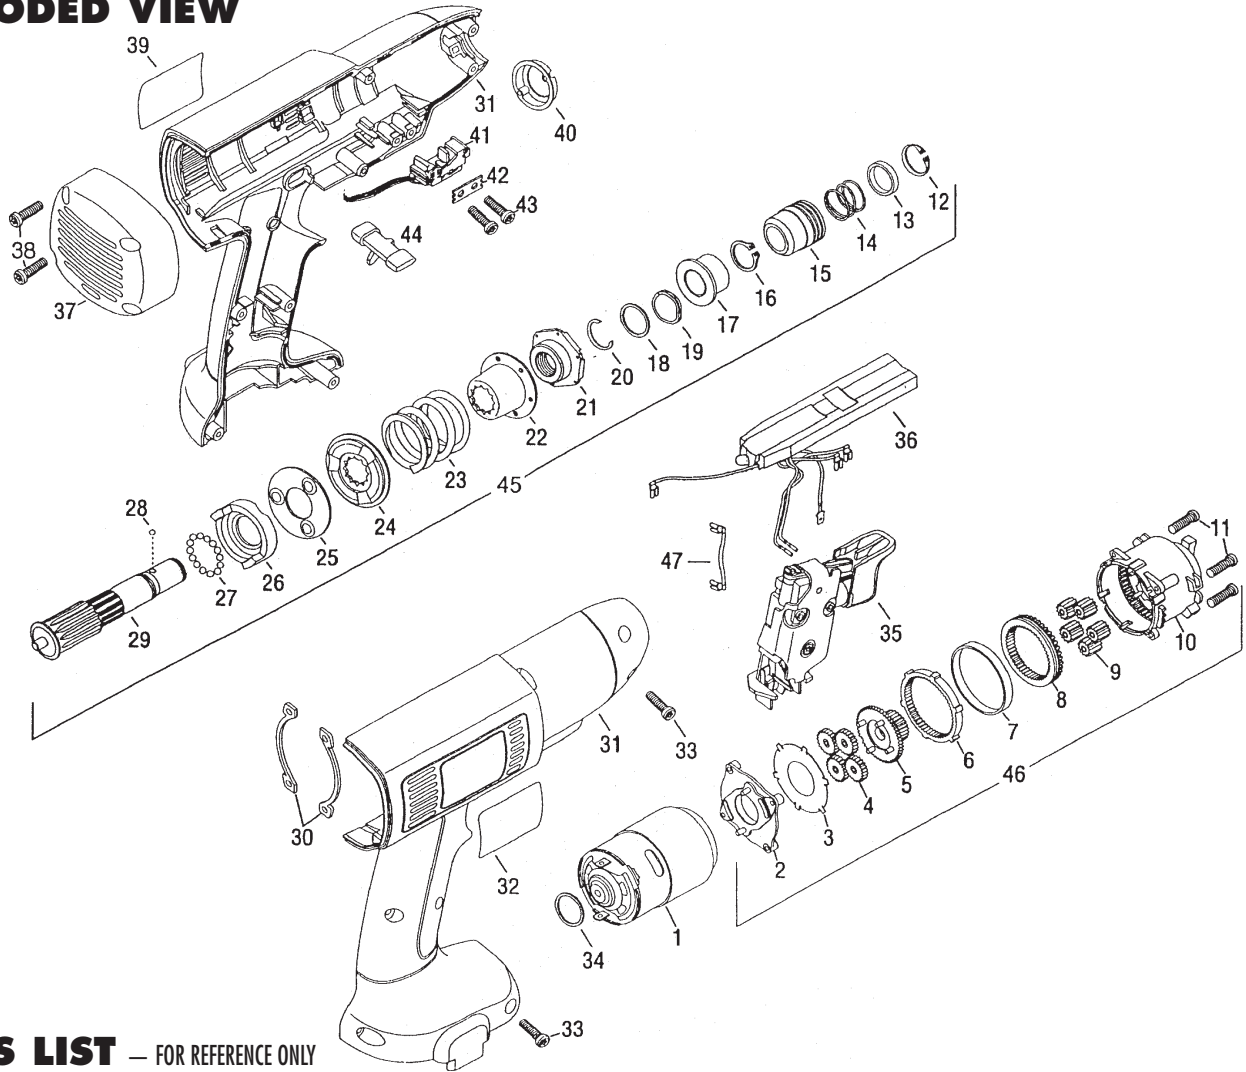

ACT-1240DH, 1260D, 1285D CORDLESS SCREWDRIVER

EXPLODED VIEW

PARTS LIST — FOR REFERENCE ONLY

Index Number	Part Number	Description	Qty.	Index Number	Part Number	Description	Qty.	Index Number	Part Number	Description	Qty.
01	152948-02	Motor + Pinion	1 ●	19	380061-00	Wavy Washer	1	38	330045-02	Screw	1
01	152948-01	Motor + Pinion	1 ▲	20	380244-00	Retaining Ring	1	39	149490-00	Identification Label	1 ●
02	152947-00	Adapter Plate	1	21	152792-00	Adjusting Nut	1	39	149490-125	Identification Label	1 ▲
03	798954-00	Retaining Washer	1	22	383295-00	Drawn Detent Cup	1	39	149490-126	Identification Label	1 ●
04	151936-01	Planet Gear	4 ●	22	152793-00	Drawn Detent Cup	1 ▲	40	152908-02	Ring Indicator	1 ●
04	151936-03	Planet Gear	4 ▲	23	380246-00	Compression Spring	1	40	152908-03	Ring Indicator	1 ▲
05	381153-01	Carrier	1 ●	23	386947-02	Compression Spring	1	41	380255-00	Decoupling Assy.	1
05	381153-04	Carrier	1 ▲	23	386947-04	Compression Spring	1	42	380065-00	Bolt Plate	1
06	805063-01	Ring Gear	1 ●	24	152790-00	Driven CAM Disk	1	43	330019-28	Screw	2
06	805063-03	Ring Gear	1 ▲	25	152904-00	Carrier Assy	1	44	152797-00	Reverse Button	1
07	151355-00	Spacer	1 ●	25	152904-01	Carrier Assy	1 ▲	45	152796-01	Clutch Assy.	1 ●
08	805068-00	Ring Gear	1 ●	26	152789-00	CAM Disk Driver	1	45	386917-00	Clutch Assy.	1 ▲
08	384928-00	Ring Gear	1 ▲	27	475-00	Ball	14	46	380066-01	Transmission	1 ●
09	372274-00	Planet Gear	5 ●	28	99047-01	Steel Ball	1	46	380066-02	Transmission	1 ▲
09	385574-00	Planet Gear	4 ▲	29	152788-00	Output Spindle	1	47	380245-00	Lead Wire	1
10	380250-00	Gear Case Assy.	1 ●	30	152907-00	Retainer	2				
10	380250-01	Gear Case Assy.	1 ▲	31	380256-02	Clamshell Set	2				
11	330045-01	Screw	4 ●	32	383684-00	Name Plate	1				
12	380245-00	Retaining Ring	1	32	386863-125	Name Plate	1 ▲				
13	152795-00	Pilot Collar	1	32	386863-126	Name Plate	1				
14	86134-00	Spring	1	33	330044-24	Screw	8				
15	90865-00	Ball Retainer	1	34	37388-00	O-Ring	1				
16	34109-00	Retaining Ring	1	35	380253-01	Trigger Switch	1				
17	144494-00	Flanged Bearing	1	36	380252-01	Control Module	1				
18	380062-00	Thrust Washer	1	37	380803-00	End Cap Assy.	1				